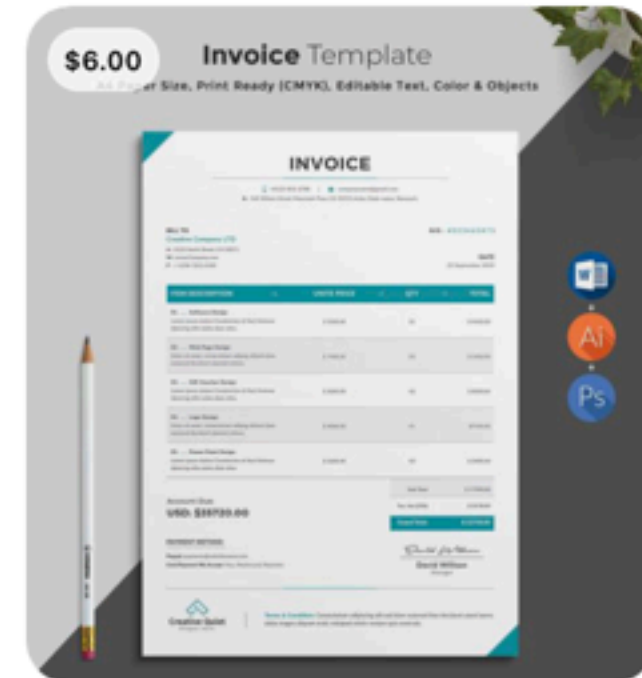

Filters

\$8.00
Sales Dashboard Powerpoint
DesignBundles.net

\$5.00
Dashboard Ui Modern...
DesignBundles.net

Save
MINI HP *FILLABLE* Table of...
etsy.com

\$6.00 Invoice Template
Printable Invoice Estimate...
etsy.com

\$611.99
Regency Seating 95-inch
Race...
overstock.com

\$95.24
Mystery map (Visual Data 12)...
Society6

\$4.00
dashboard charts. Infographic...

\$12.00 Invoice Template
Printable Invoice Estimate...
etsy.com