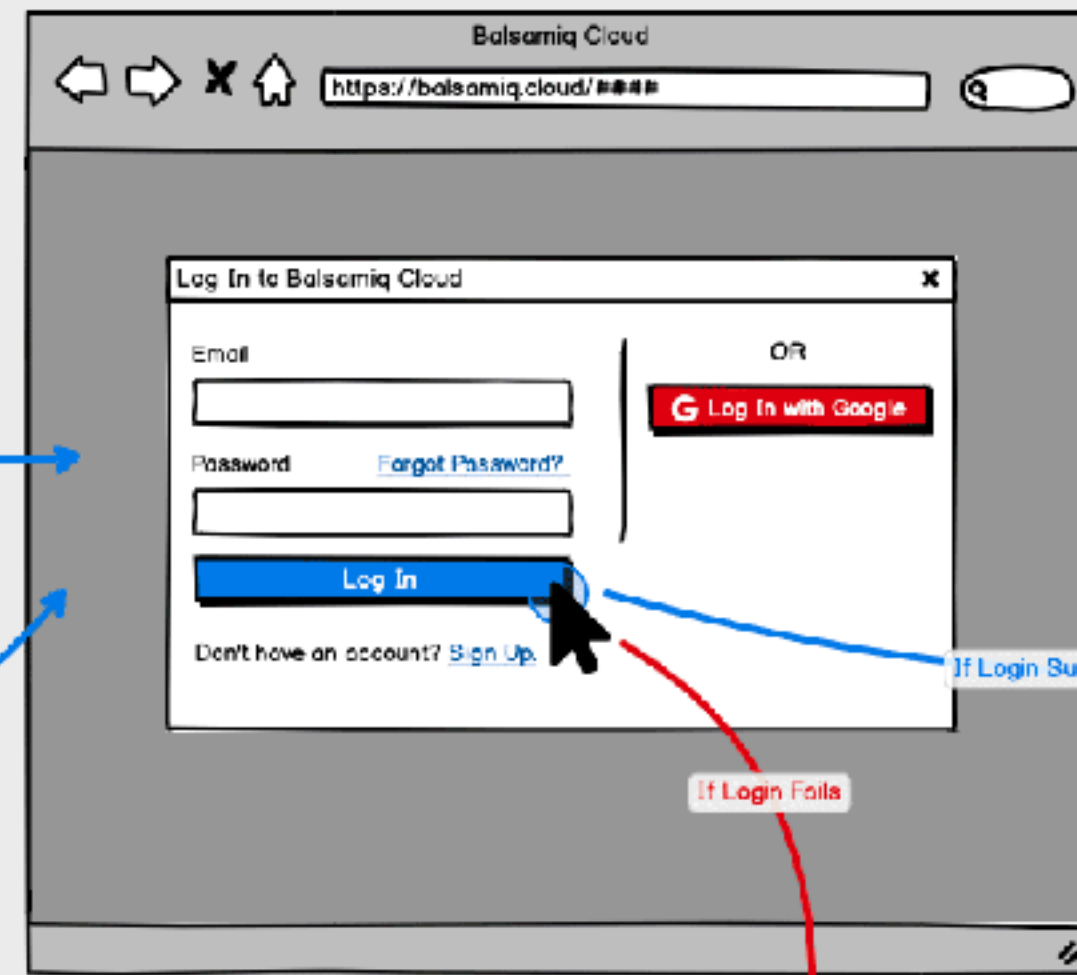

Facilitator

Desktop Application Menu

Mac: Logged Out - Log In to Cloud

If not logged in, Cloud will ask user to log in.

Windows: Logged Out - Log In to Cloud

Cloud in Web Browser

Cloud Opens to Log In Form

Device Authorized