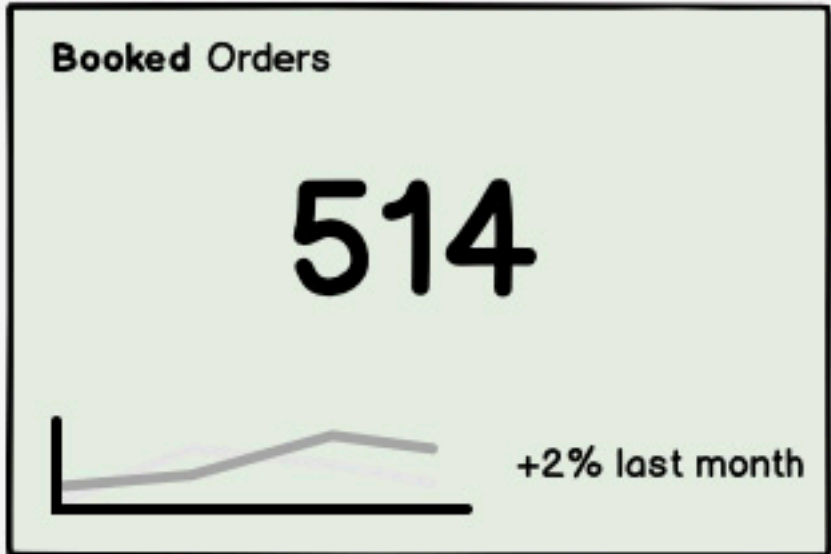

American Girl
Tom Petty and the Heartbreakers

0:00 3:34

+ Create New Order

Q Search Orders by #, status, date, etc.

Select	Order #	City / State	Shipping Company	Last Updated At	Sales Person	Start Date	End Date	Status
<input type="checkbox"/>	875654654 Sony	> Chicago IL MW-2	UPS IO-A	Nov 11th 2019 6:00 AM EST	Carlson 4181	Nov 11th 2019 12:00 AM EST	Nov 21st 2019 12:00 AM EST	Open
<input type="checkbox"/>	123546 Sony	> Smalltown ME	FEDEX IO-B	Nov 11th 2019 6:01 AM EST	Carlson 4181	Dec 11th 2019 12:00 AM EST	Dec 21st 2019 12:00 AM EST	Open
<input type="checkbox"/>	087562 Sony	> Aurora IL SW-3	DHL IO-C	Nov 11th 2019 6:02 AM EST	Barnard 0506	Nov 25th 2019 12:00 AM EST	Dec 1st 2019 12:00 AM EST	Open
<input type="checkbox"/>	2456832 Sony	> Tempe AZ MW-01	UPS IO-A	Nov 11th 2019 6:00 AM EST	Carlson 4181	Nov 11th 2019 12:00 AM EST	Nov 21st 2019 12:00 AM EST	Booked
<input type="checkbox"/>	14364536 Sony	> Tempe AZ MW-01	FEDEX IO-B	Nov 11th 2019 6:01 AM EST	Carlson 4181	Dec 11th 2019 12:00 AM EST	Dec 21st 2019 12:00 AM EST	Booked
<input type="checkbox"/>	24865342 Microsoft	∨ Aurora IL SW-3	DHL IO-C	Nov 11th 2019 6:02 AM EST	Barnard 0506	Nov 25th 2019 12:00 AM EST	Dec 1st 2019 12:00 AM EST	Booked