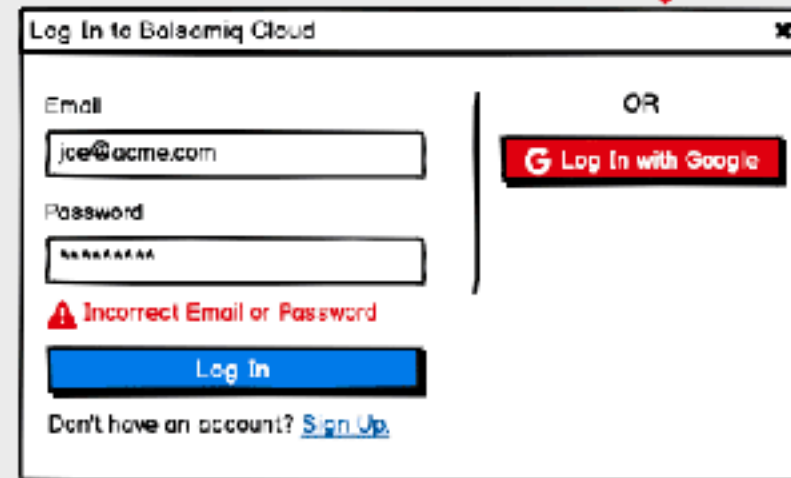

Facilitator

Desktop Application Menu

Mac: Logged Out - Log In to Cloud

If not logged in, Cloud will ask user to log in.

Windows: Logged Out - Log In to Cloud

Cloud in Web Browser

Cloud Opens to Log In Form

Device Authorized