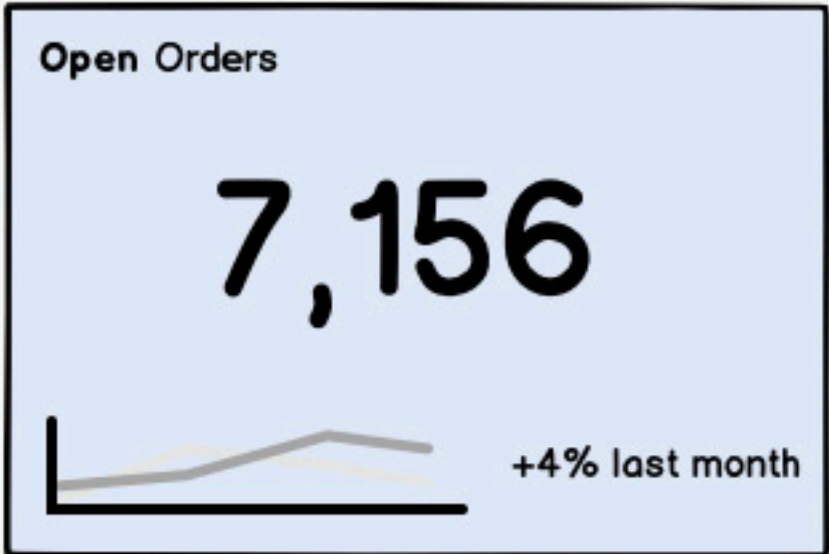

American Girl
Tom Petty and the Heartbreakers

0:00 3:34

+ Create New Order

Q Search Orders by #, status, date, etc.

Select	Order #	City / State	Shipping Company	Last Updated At	Sales Person	Start Date	End Date	Status
<input type="checkbox"/>	875654654 Sony	> Chicago IL MW-2	UPS IO-A	Nov 11th 2019 6:00 AM EST	Carlson 4181	Nov 11th 2019 12:00 AM EST	Nov 21st 2019 12:00 AM EST	Open
<input type="checkbox"/>	123546 Sony	> Smalltown ME	FEDEX IO-B	Nov 11th 2019 6:01 AM EST	Carlson 4181	Dec 11th 2019 12:00 AM EST	Dec 21st 2019 12:00 AM EST	Open
<input type="checkbox"/>	087562 Sony	> Aurora IL SW-3	DHL IO-C	Nov 11th 2019 6:02 AM EST	Barnard 0506	Nov 25th 2019 12:00 AM EST	Dec 1st 2019 12:00 AM EST	Open
<input type="checkbox"/>	2456832 Sony	> Tempe AZ MW-01	UPS IO-A	Nov 11th 2019 6:00 AM EST	Carlson 4181	Nov 11th 2019 12:00 AM EST	Nov 21st 2019 12:00 AM EST	Booked
<input type="checkbox"/>	14364536 Sony	> Tempe AZ MW-01	FEDEX IO-B	Nov 11th 2019 6:01 AM EST	Carlson 4181	Dec 11th 2019 12:00 AM EST	Dec 21st 2019 12:00 AM EST	Booked
<input type="checkbox"/>	24865342 Microsoft	∨ Aurora IL SW-3	DHL IO-C	Nov 11th 2019 6:02 AM EST	Barnard 0506	Nov 25th 2019 12:00 AM EST	Dec 1st 2019 12:00 AM EST	Booked