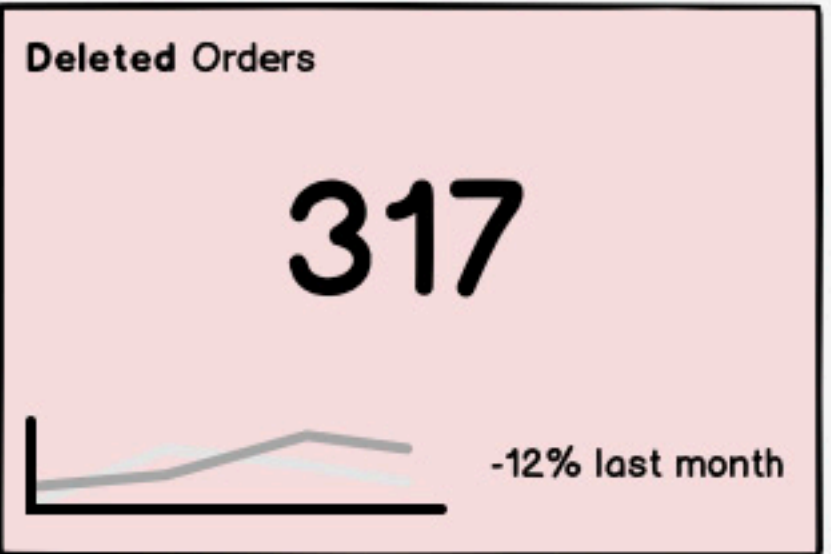

American Girl
Tom Petty and the Heartbreakers

0:00 3:34

+ Create New Order

Q Search Orders by #, status, date, etc.

Select	Order #	City / State	Shipping Company	Last Updated At	Sales Person	Start Date	End Date	Status
<input type="checkbox"/>	875654654 Sony	> Chicago IL MW-2	UPS IO-A	Nov 11th 2019 6:00 AM EST	Carlson 4181	Nov 11th 2019 12:00 AM EST	Nov 21st 2019 12:00 AM EST	Open
<input type="checkbox"/>	123546 Sony	> Smalltown ME	FEDEX IO-B	Nov 11th 2019 6:01 AM EST	Carlson 4181	Dec 11th 2019 12:00 AM EST	Dec 21st 2019 12:00 AM EST	Open
<input type="checkbox"/>	087562 Sony	> Aurora IL SW-3	DHL IO-C	Nov 11th 2019 6:02 AM EST	Barnard 0506	Nov 25th 2019 12:00 AM EST	Dec 1st 2019 12:00 AM EST	Open
<input type="checkbox"/>	2456832 Sony	> Tempe AZ MW-01	UPS IO-A	Nov 11th 2019 6:00 AM EST	Carlson 4181	Nov 11th 2019 12:00 AM EST	Nov 21st 2019 12:00 AM EST	Booked
<input type="checkbox"/>	14364536 Sony	> Tempe AZ MW-01	FEDEX IO-B	Nov 11th 2019 6:01 AM EST	Carlson 4181	Dec 11th 2019 12:00 AM EST	Dec 21st 2019 12:00 AM EST	Booked
<input type="checkbox"/>	24865342 Microsoft	∨ Aurora IL SW-3	DHL IO-C	Nov 11th 2019 6:02 AM EST	Barnard 0506	Nov 25th 2019 12:00 AM EST	Dec 1st 2019 12:00 AM EST	Booked