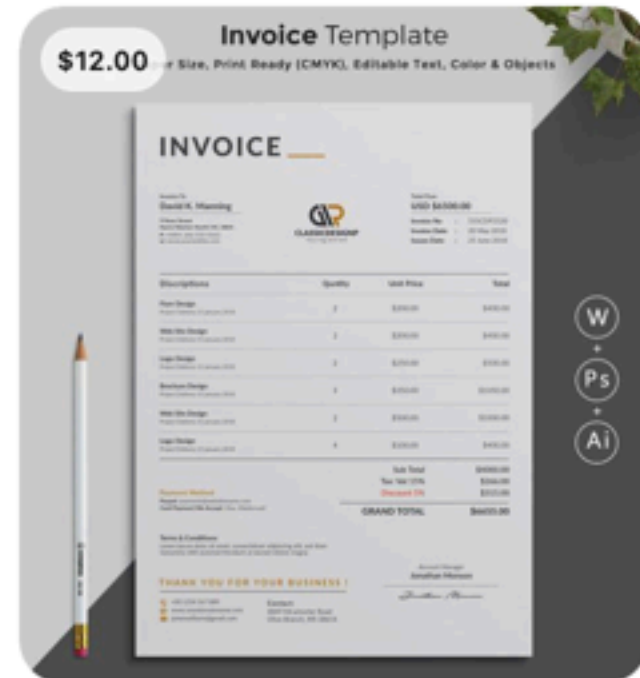

$12.00 Invoice Template
Printable Invoice Estimate...
etsy.com