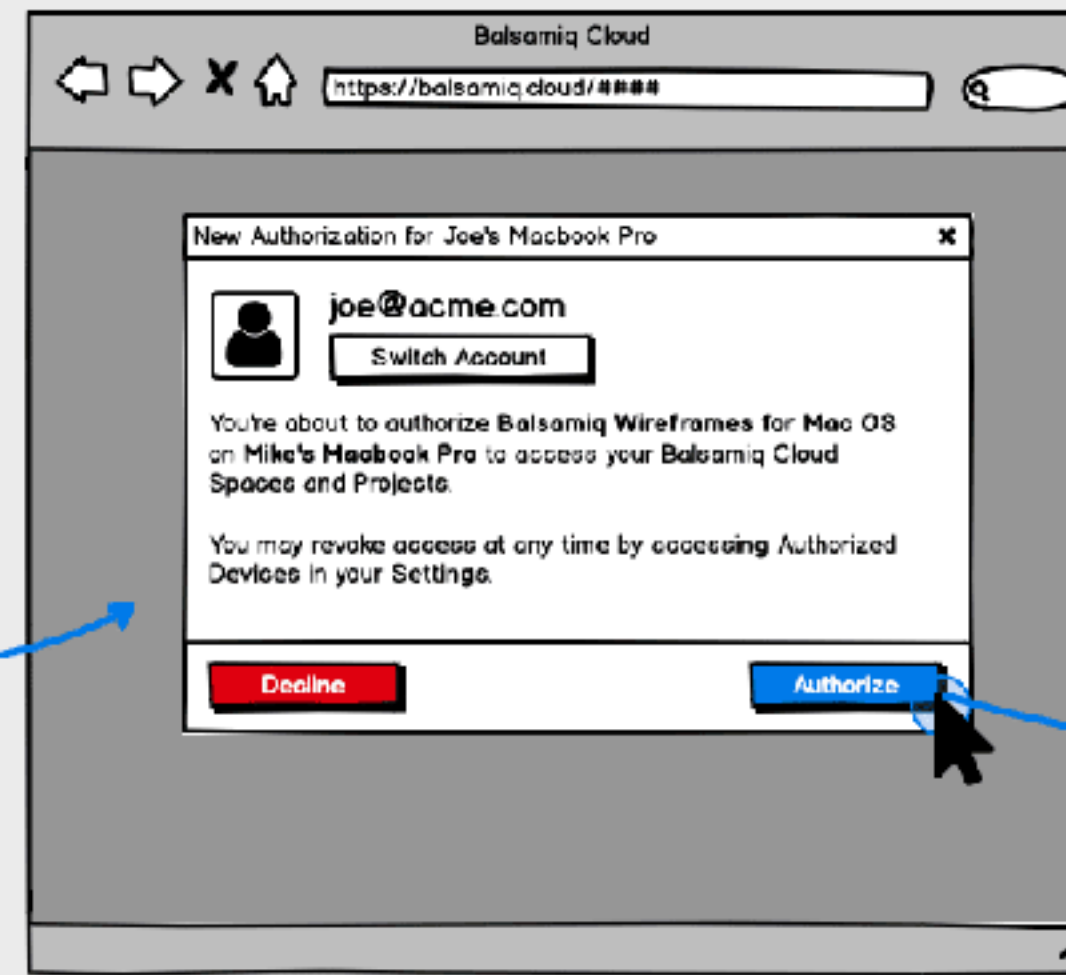

Facilitator

Desktop Application Menu

Mac: Logged Out - Log In to Cloud

If not logged in, Cloud will ask user to log in.

Windows: Logged Out - Log In to Cloud

Cloud in Web Browser

Cloud Opens to Log In Form

Device Authorized